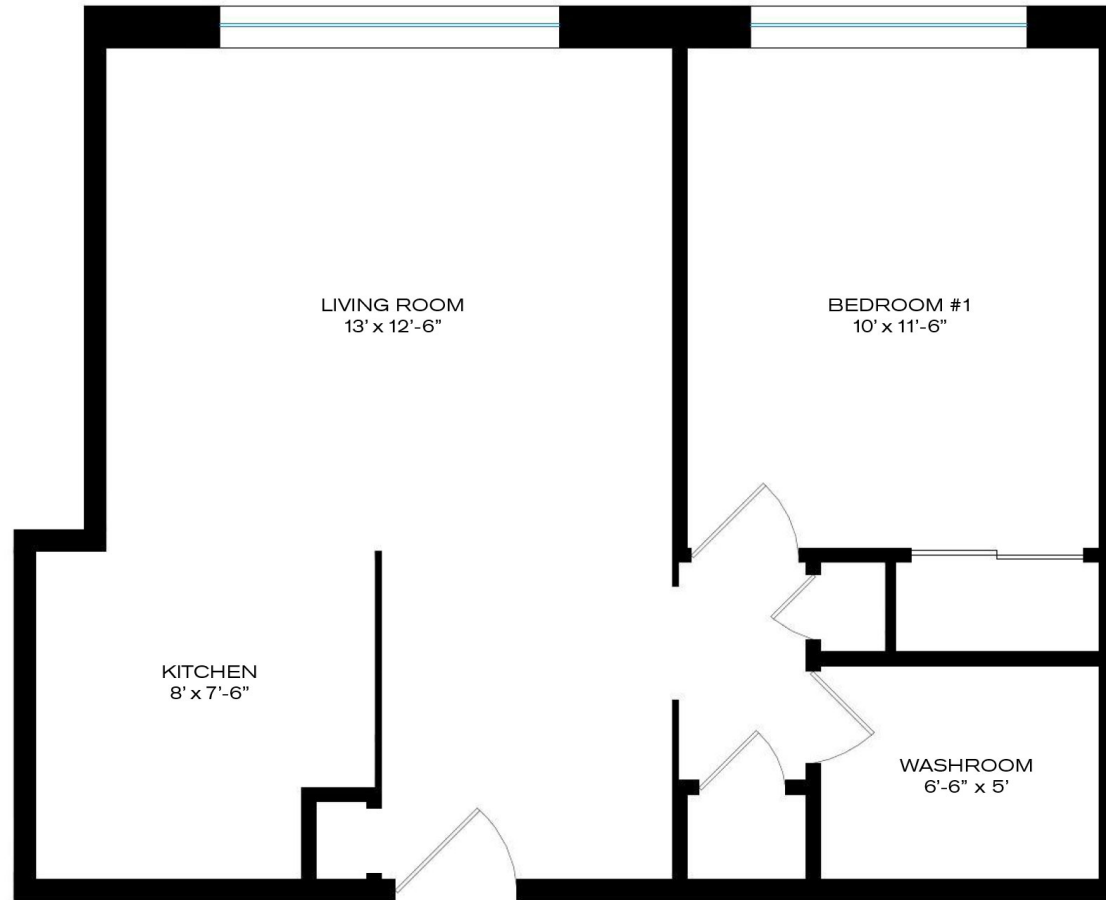

1848 JANE STREET

455 SF APT #303
1 BEDROOM

PROPERTY
MANAGEMENT

1848 JANE STREET

455 SF

APT #103
1 BEDROOM

PROPERTY
MANAGEMENT